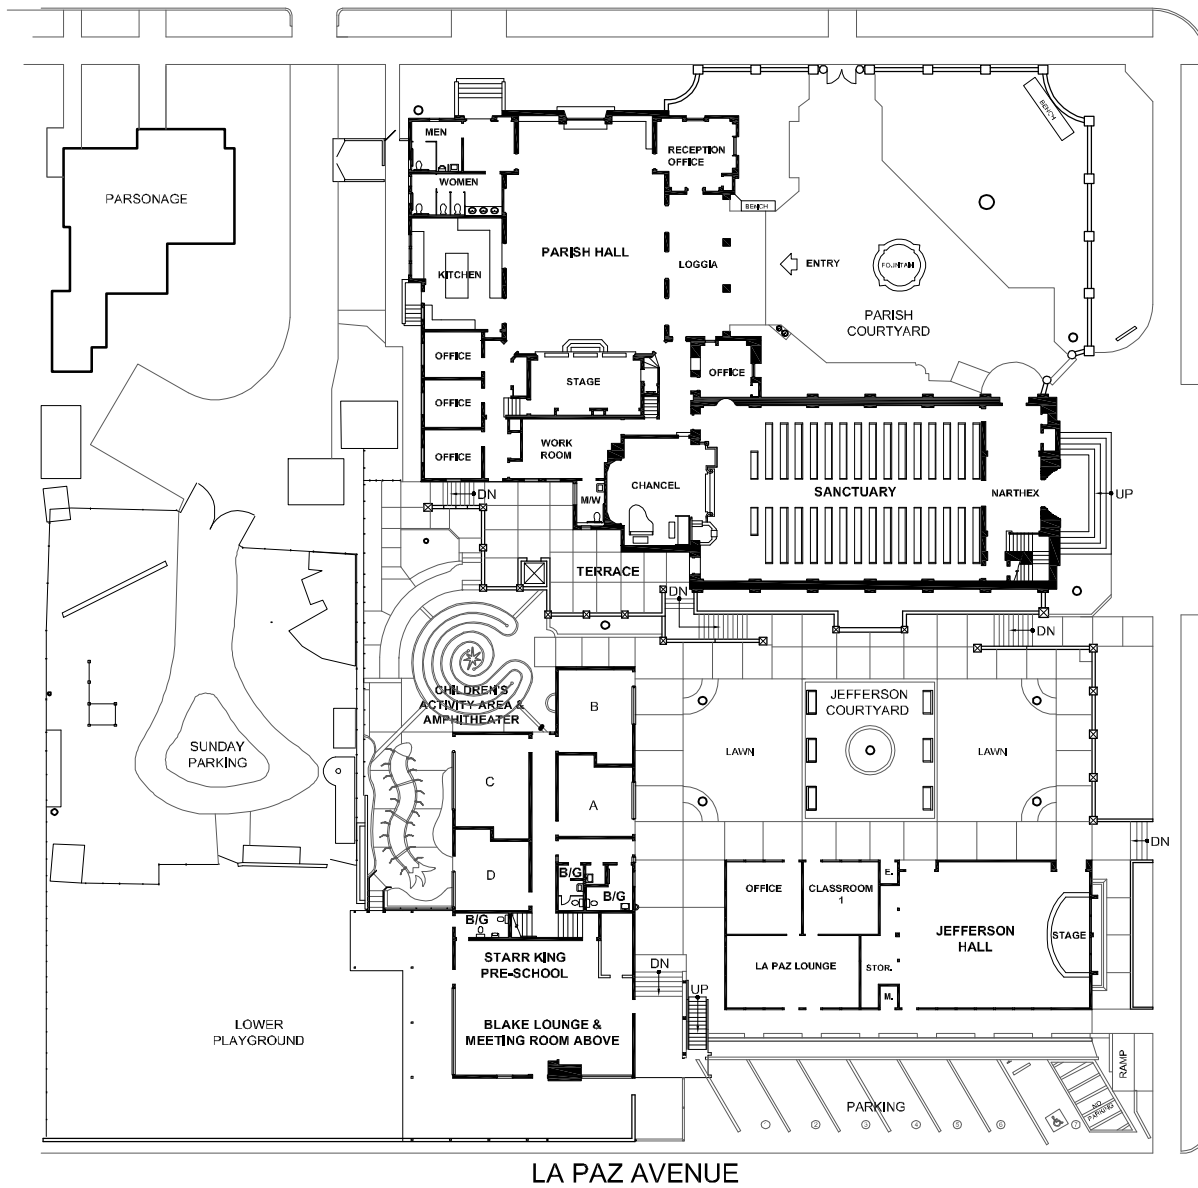

← EAST ARELLAGA STREET →

↑ SANTA BARBARA STREET

# UNITARIAN CHURCH SITE

SCALE: 1" = 40' - 0"